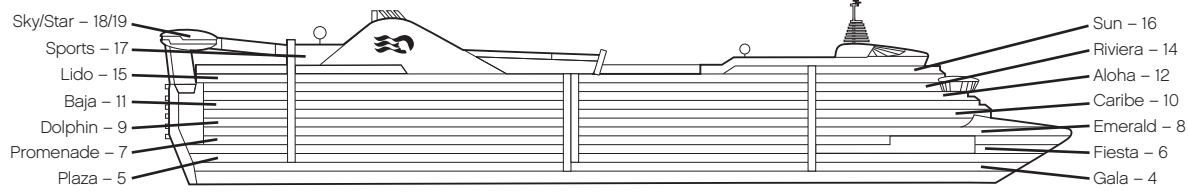

# CARIBBEAN PRINCESS®

Deck 4-Gala Deck

Deck 5-Plaza Deck

Deck 6-Fiesta Deck

Deck 7-Promenade Deck

Deck 8-Emerald Deck

Deck 9-Dolphin Deck

Deck 10-Caribe Deck

Deck 11-Baja Deck

Deck 12-Aloha Deck

Deck 14-Riviera Deck

Deck 15-Lido Deck

Deck 16-Sun Deck

Deck 17-Sports Deck

Deck 18/19-Sky/Star Deck

-  Wheelchair accessible route
-  Accessible restrooms
-  Transition point where assistance may be required (eg: door, abrupt surface change, etc.)